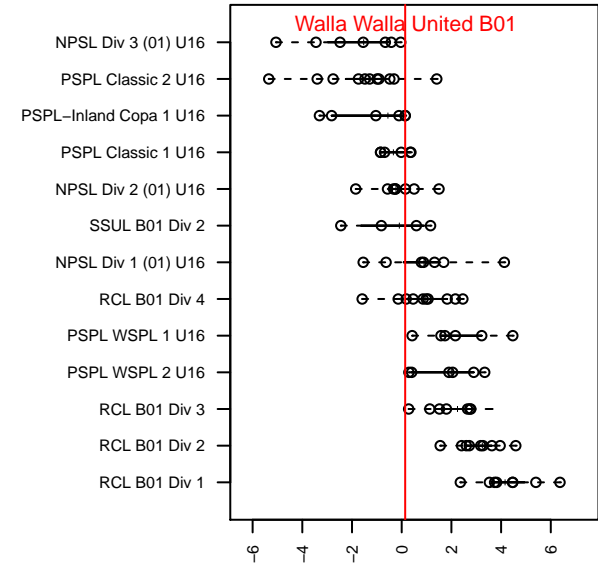

Walla Walla United B01

Walla Walla United FC
Walla Walla, WA
B01 total strength=1305
attack=13.72 defense=2.41
fall league = PSPL–Inland Copa 1 U16

alt names used:
Walla Walla United Soccer Club 2001

Venues played:
2016 PSPL–Inland Copa 1 U16

**attack and defense variance (black dot)
relative to other teams
and top 10 in region**

**attack and defense rating
relative to others at age
and all opponents in last 13 months**

Performance relative to 13 month average

Performance relative to 13 month average

date	home		away		venue	pred.home	pred.away
2016-11-06	Walla Walla United B01	9	IEYSA Valor Maroon B01	1	2016 PSPL-Inland Copa 1 U16	9.71	1.23
2016-11-05	Walla Walla United B01	9	Breakers Red B01	1	2016 PSPL-Inland Copa 1 U16	9.20	0.82
2016-10-30	Walla Walla United B01	4	CB United B01	3	2016 PSPL-Inland Copa 1 U16	3.06	3.04
2016-10-23	3 Rivers Green B01	2	Walla Walla United B01	6	2016 PSPL-Inland Copa 1 U16	2.14	4.82
2016-10-09	Wenatchee Valley United B B01	5	Walla Walla United B01	4	2016 PSPL-Inland Copa 1 U16	4.53	5.38
2016-10-01	IEYSA Valor Maroon B01	1	Walla Walla United B01	5	2016 PSPL-Inland Copa 1 U16	1.23	9.71
2016-09-25	CB United B01	3	Walla Walla United B01	6	2016 PSPL-Inland Copa 1 U16	3.04	3.06
2016-09-18	Walla Walla United B01	7	3 Rivers Green B01	2	2016 PSPL-Inland Copa 1 U16	4.82	2.14
2016-09-17	Breakers Red B01	1	Walla Walla United B01	9	2016 PSPL-Inland Copa 1 U16	0.82	9.20